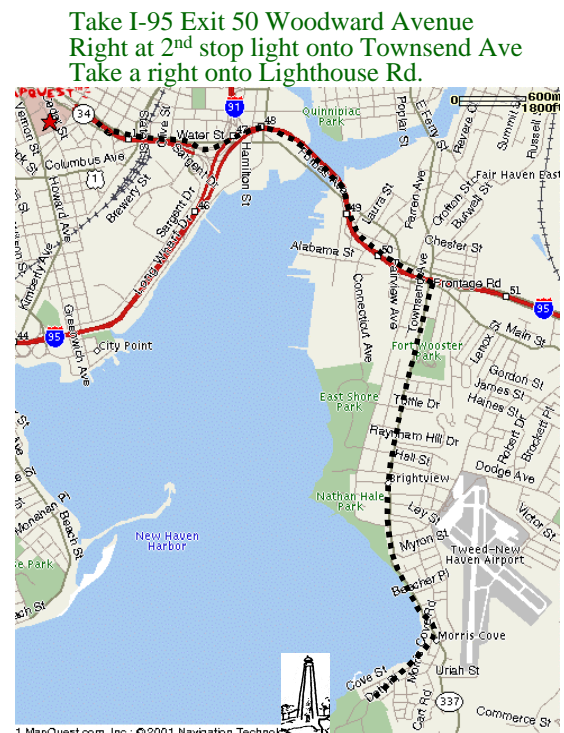

Annual Physiology Department Picnic

Sunday, Sept. 7, 2008

Rain or Shine — 1:00 - 4:00

Come and enjoy tasty food, good times and beautiful scenery at *New Haven Lighthouse Park*

This is an near-campus gathering to give you an opportunity to meet and greet this year's **wonderful incoming graduate students**. It is also the only time each year to see the C&M Physiology's roasting spit in action. All of the regular picnic fare will be available: burgers, hot dogs, fresh corn, etc. An assortment of great beers, wine & soda will be supplied. *Side dishes and desserts are gladly accepted.*

We will be located between the two pavilions this year, amongst the trees. Come and have a great time. We will move into a pavilion if required by weather.

We hope to see everyone at the picnic

Seeking Volunteers to help at the picnic