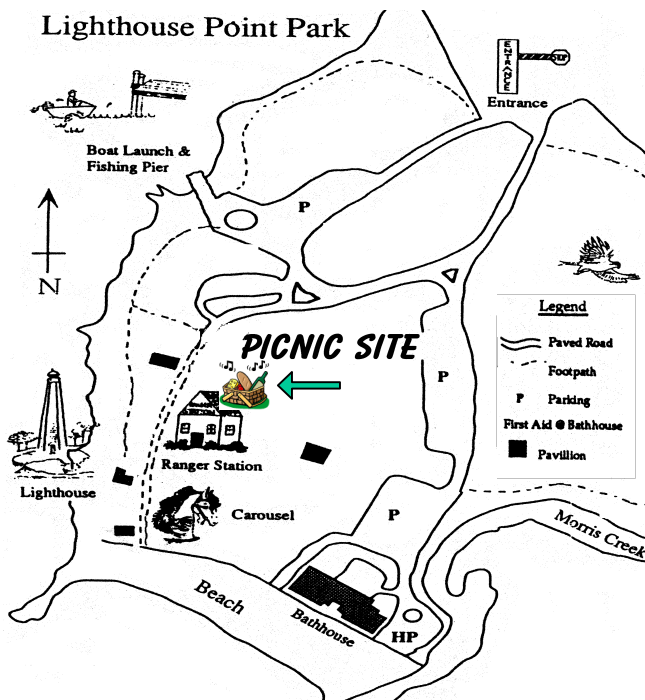

Annual Physiology Department Picnic

Sunday, Sept. 7, 2008

Rain or Shine — 1:00 - 4:00

Come and enjoy tasty food, good times and beautiful scenery at *New Haven Lighthouse Park*

This is an near-campus gathering to give you an opportunity to meet and greet this year's **wonderful incoming graduate students**. It is also the only time each year to see the C&M Physiology's roasting spit in action. All of the regular picnic fare will be available: burgers, hot dogs, fresh corn, etc. An assortment of great beers, wine & soda will be supplied. *Side dishes and desserts are gladly accepted.*

We will be located between the two pavilions this year, amongst the trees. Come and have a great time. We will move into a pavilion if required by weather.

We hope to see everyone at the picnic

Seeking Volunteers to help at the picnic